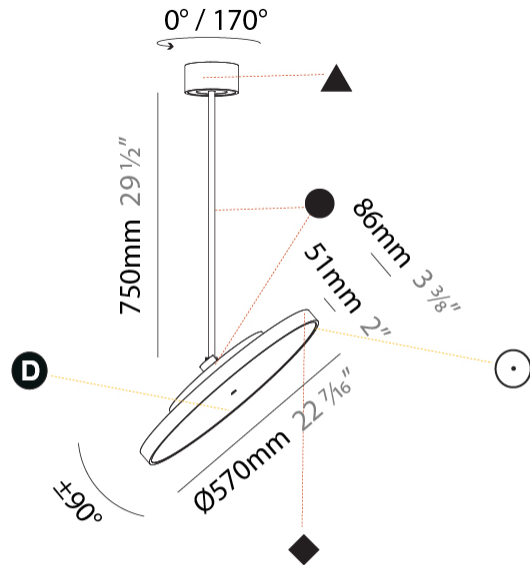

GENERAL

Series: Sign Diva Flex
Subseries: Sign Diva Flex
Brand: Prolicht
Division: Architectural
Mounting Type: Suspension
Mounting Location: Ceiling
Subcategory: Pendant

PHYSICAL

Shape: Round
Diameter (mm): 570
Diameter (in): 22 ⁷/₁₆
Height (mm): 870
Height (in): 34 ¹/₄
Light Distribution: Adjustable / Direct
Weight (kg): 2.007
Weight (lbs): 4.42
Diffuser: PMMA - Opal / Micro-Prism / Sparkling Secret / Vintage Industrial
Fixture Finish: SSR / BKV / CWI / CRY / HAB / UFT / ITA / RUA / FTG / MYG / LOD / PUS / FRO / FUP / KIA / POP / BLS / SPG / MEY / GOH / GUM / CHC / COM / ABZ / JAG / OBR / MOS / ROR
Fixture Material: Extruded Aluminum / Steel

ELECTRICAL

Lamp Type: LED (Zhaga Standard)
Input Wattage (W): 58.3
Total Output Wattage (W): 46.9
Dimming: Tri-Mode (Non-Dimming and Phase Dimming (120Vac only) and 0-10V Dimming)
Driver Included: Yes
Driver Location: Integrated
Driver Type: Constant Current - Universal
Driver Class: Class 2
Input Voltage (V): 120 - 277
Constant Current (MA): 350

LED

Color Temperature (°K): 2700 / 3000 / 3500 / 4000
Max. Delivered Lumen (lm): 4439 / 4759 / 4801 / 4899
Nominal Lumen (lm): 6199 / 6646 / 6705 / 6842
CRI: >90 CRI
Lamp Life (hrs): 50000

OPTICAL

Adjustability: Rotational 170°; Tilt 90°

RATINGS AND CERTIFICATIONS

Certified By: Certified for North American Standards
IP rating: IP20